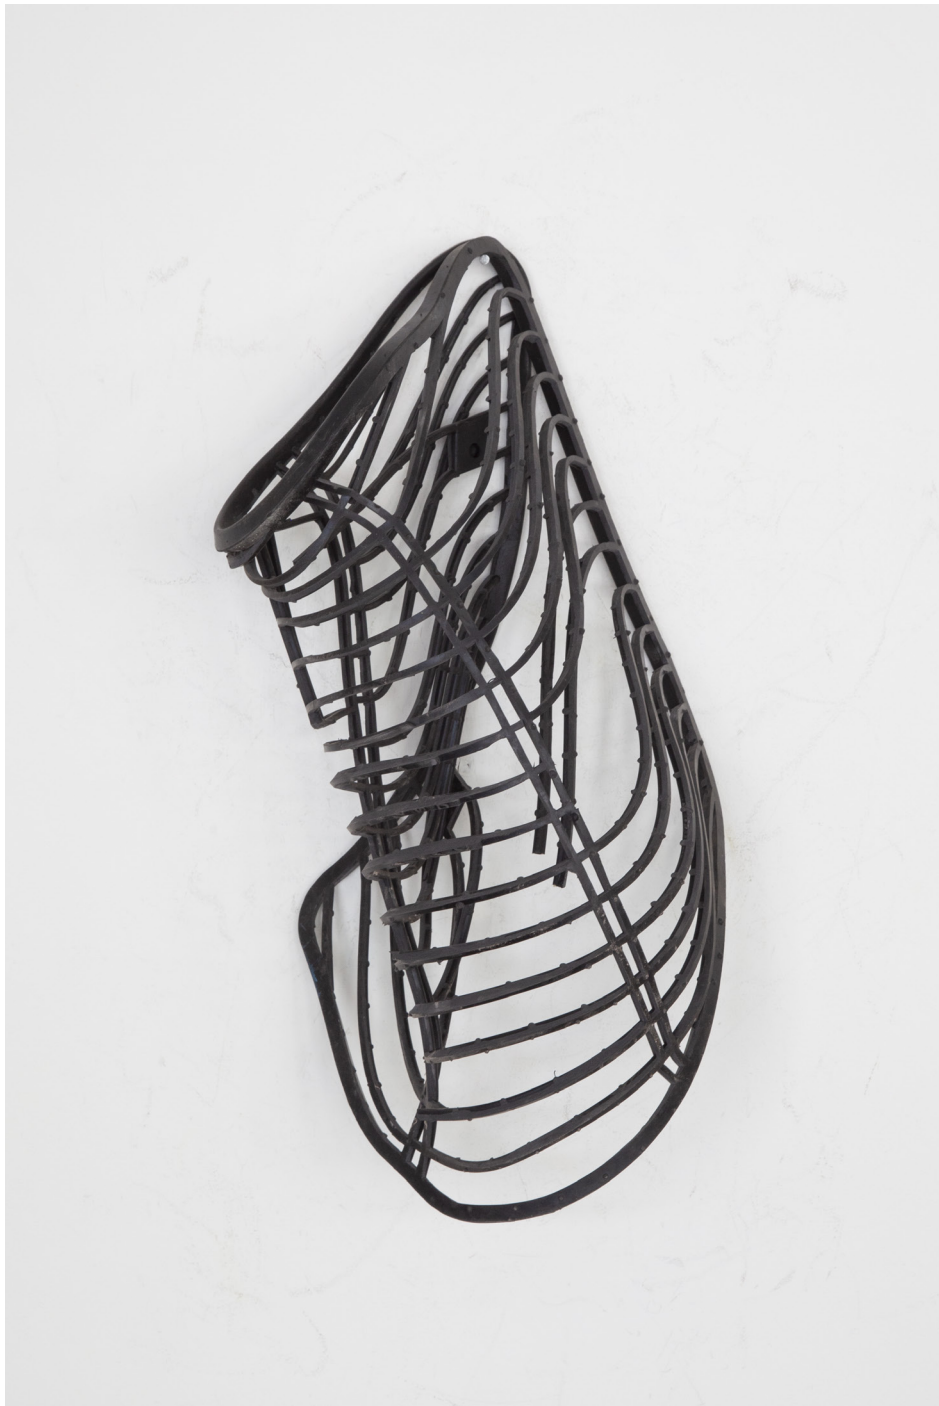

Max Leiß  
*Resculpt, 2020*

- 1 *Add to cart*, 2020, used rubber, 87 x 45 x 6 cm
- 2 *Auto adjust*, 2020, used rubber, 58 x 35 x 18 cm
- 3 *Edit profile*, 2020, used rubber, 83 x 48 x 4 cm
- 4 *Mnemokette*, 2020, steel, wire, paint, 20 x 9 x 3 cm
- 5 *Exhausted*, 2020, schamotte cast, 19 x 13 x 7,5 cm
- 6 *Sign out*, 2020, used rubber, 38 x 24 x 15 cm
- 7 *Undo last*, 2020, used rubber, 48 x 21 x 12 cm
- 8 *Save changes*, 2020, used rubber, 54 x 52,5 x 13 cm
- 9 *Joystick*, 2020, steel, wood, varnish, 40 x 120 x 85 cm
- 10 *Work path*, 2020, steel, 50 x 95 x 45 cm