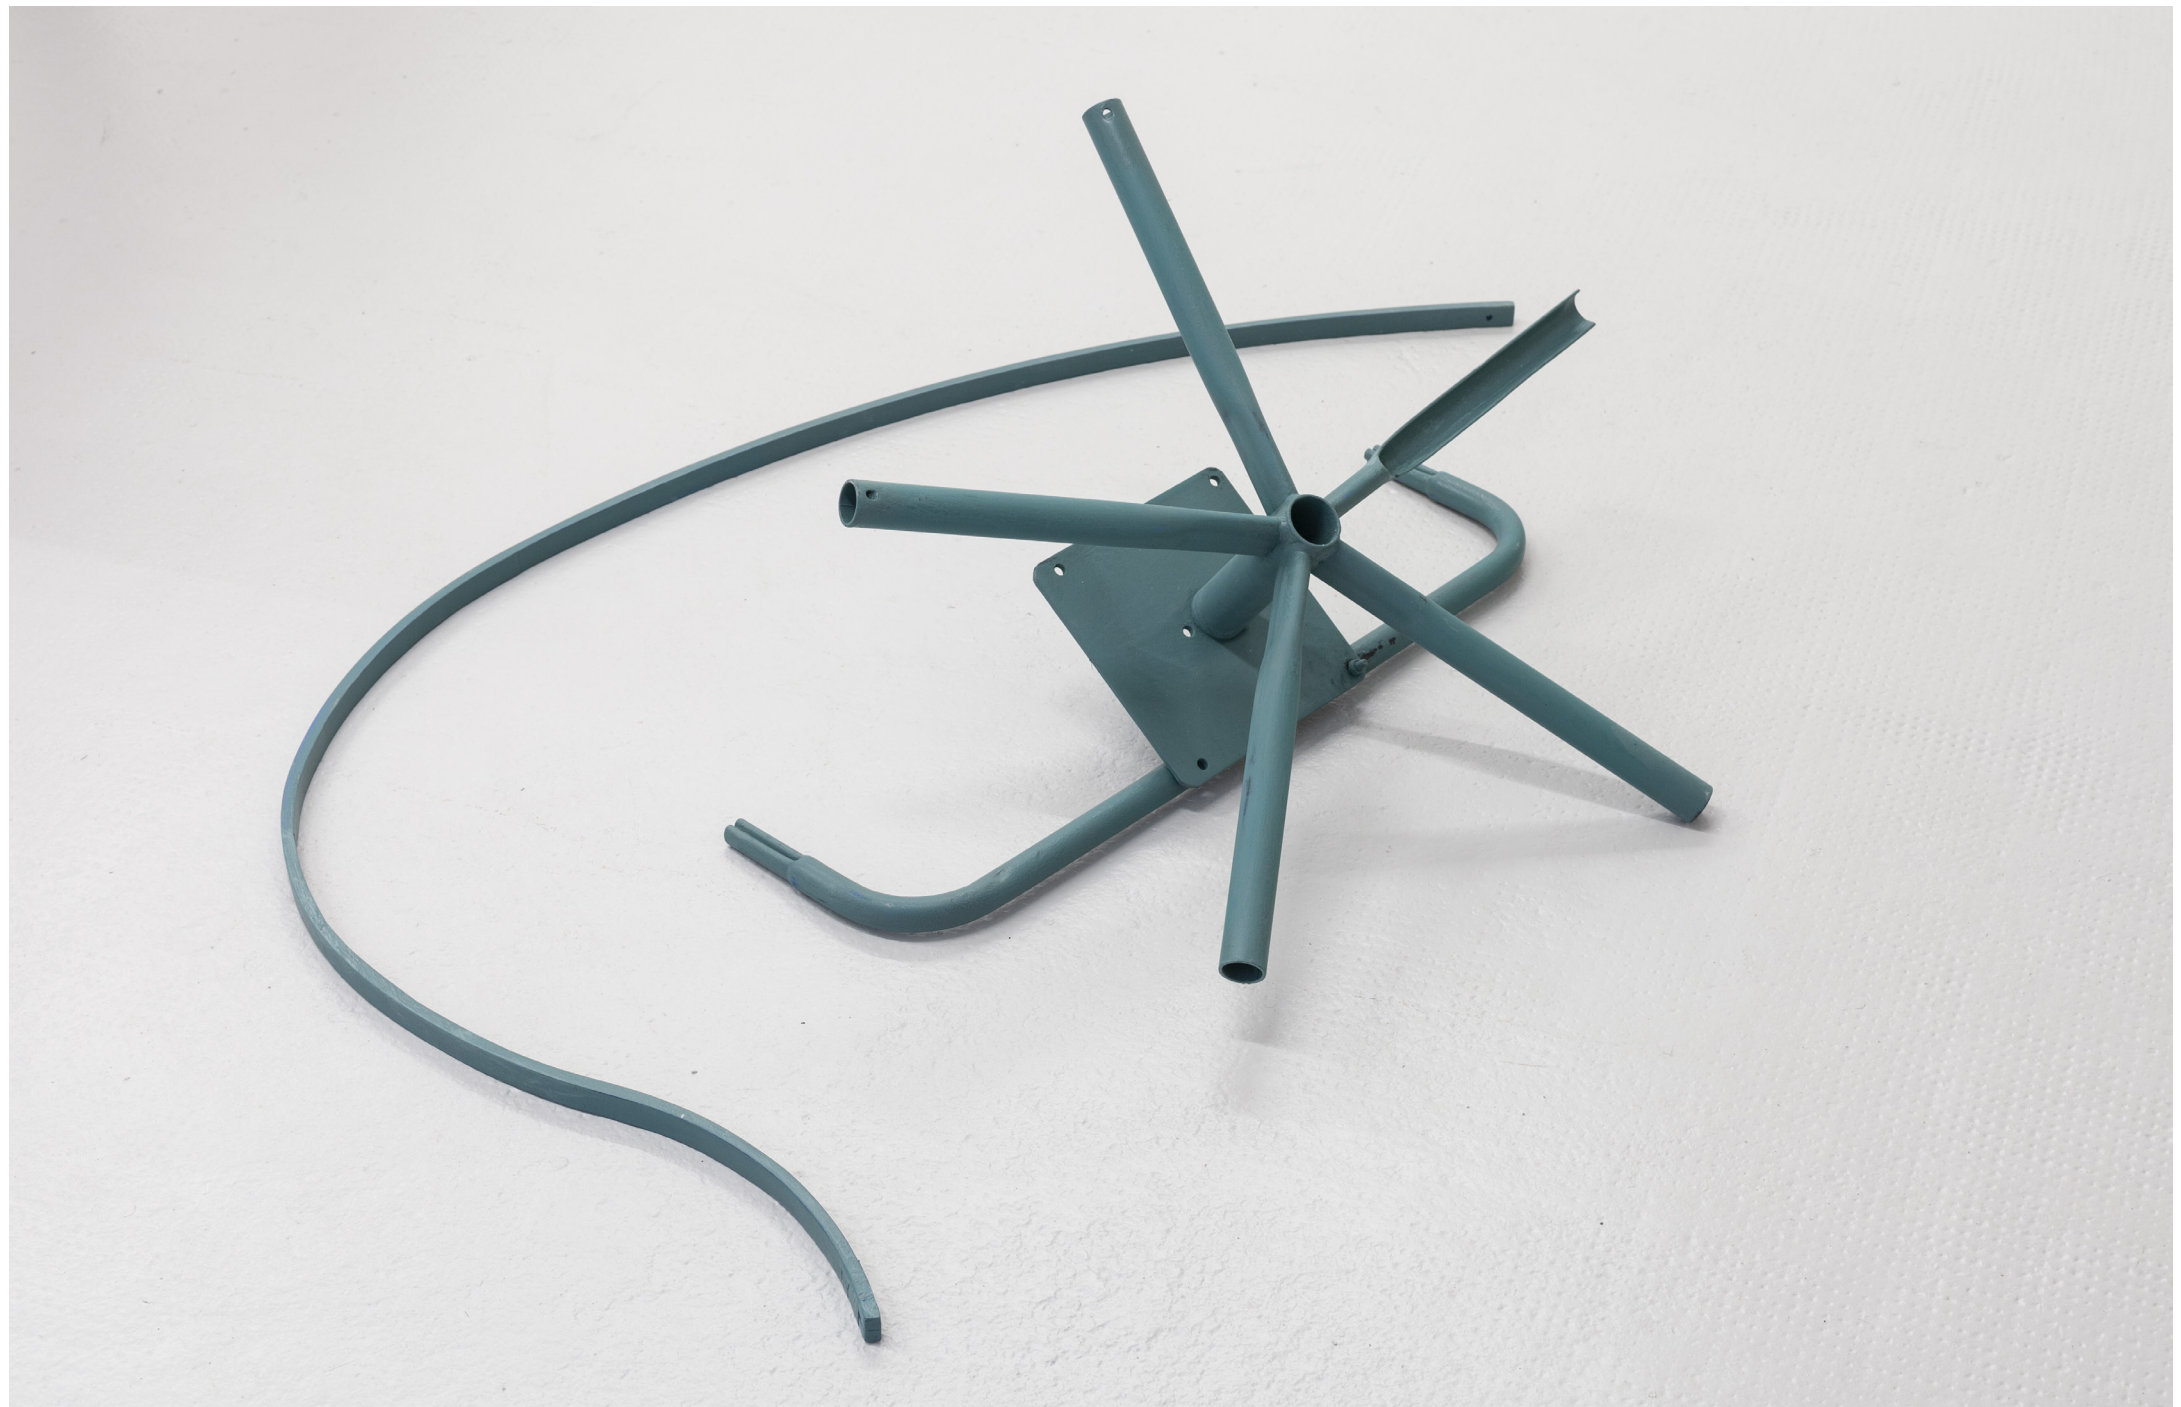

Max Leiß  
*Resculpt, 2020*

- 1 *Add to cart*, 2020, used rubber, 87 x 45 x 6 cm
- 2 *Auto adjust*, 2020, used rubber, 58 x 35 x 18 cm
- 3 *Edit profile*, 2020, used rubber, 83 x 48 x 4 cm
- 4 *Mnemokette*, 2020, steel, wire, paint, 20 x 9 x 3 cm
- 5 *Exhausted*, 2020, schamotte cast, 19 x 13 x 7,5 cm
- 6 *Sign out*, 2020, used rubber, 38 x 24 x 15 cm
- 7 *Undo last*, 2020, used rubber, 48 x 21 x 12 cm
- 8 *Save changes*, 2020, used rubber, 54 x 52,5 x 13 cm
- 9 *Joystick*, 2020, steel, wood, varnish, 40 x 120 x 85 cm
- 10 *Work path*, 2020, steel, 50 x 95 x 45 cm